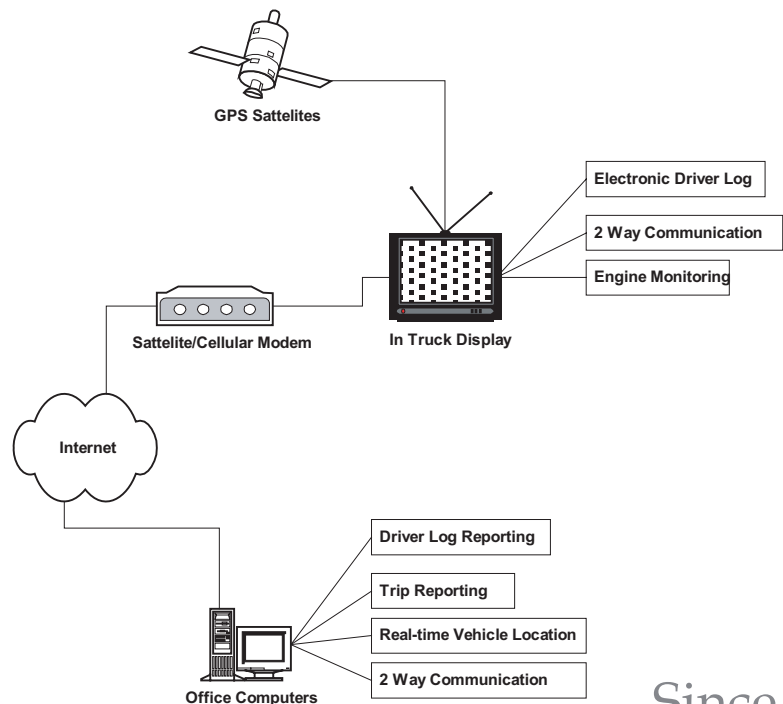

TrembMobile is a combination of in-truck, ruggedized hardware, and in office software which enables Trucking Companies to take full advantage of the latest innovations in remote monitoring.

Satellite Tracking

TrembMobile enables dispatchers and fleet managers to electronically view the current locations of all trucks in their fleet at the same time. Maximum speed programming and geo-fence setup are some of the available options.

2-Way Satellite Communication

TrembMobile enables instant communication between drivers and dispatch. Messages can be generated quickly and effortlessly in the truck using a keyboard or our "Pre-Programmed Message Creator".

Electronic Driver Logs

Driver log transactions are registered and transmitted immediately, allowing for up-to-the-minute reporting to be viewed in the truck and office simultaneously.

J-1708 Engine & Driver Performance Monitoring

Virtually every aspect of the vehicles performance can be monitored remotely. By communicating directly with the vehicles factory on-board computer system, you can monitor any of a long list of performance statistics such as speed, engine RPM, engine load, fuel usage, idle time and many many more.

Tremb Services Ltd.

Vancouver, BC
(604) 888-5840

Calgary, AB
(403) 730-8279

Edmonton, AB
(780) 483-5888

Bellingham, WA
(800) 243-0311

sales@tremb.com
ventas@tremb.com
www.tremb.com

Since 1988