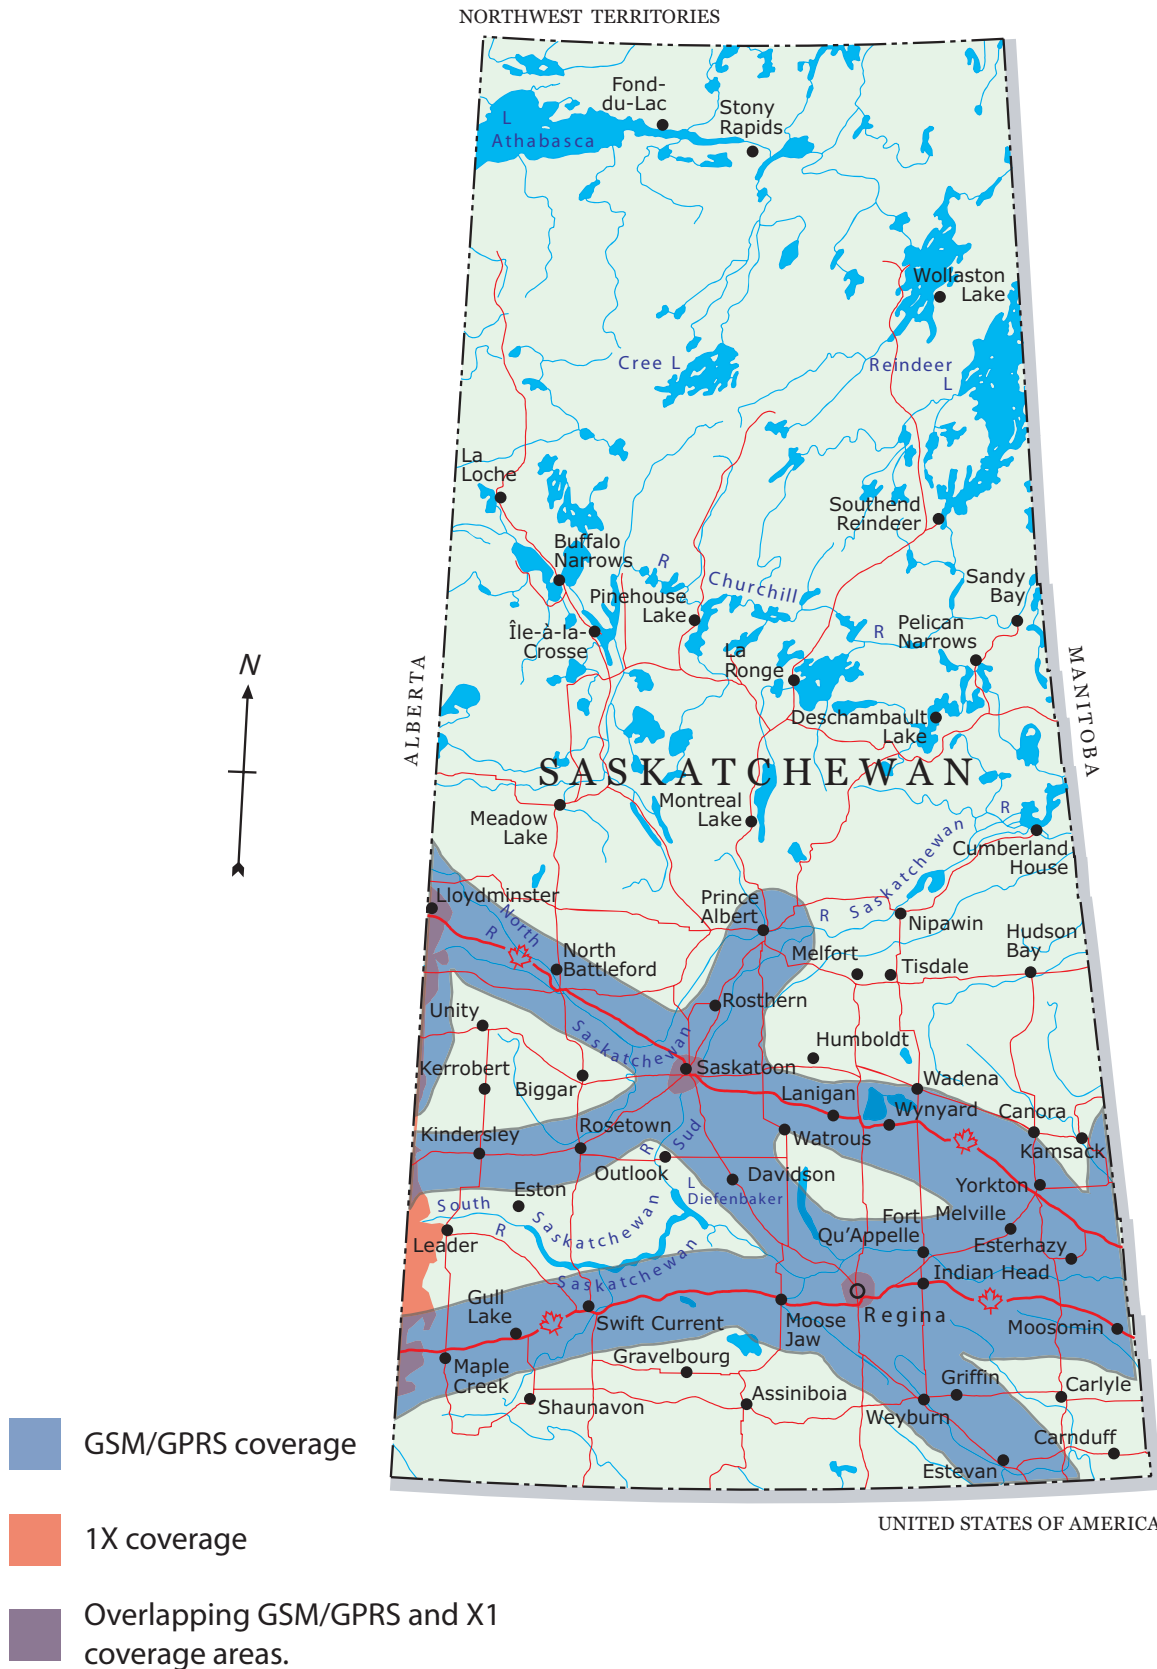

GSM/GPRS Coverage Map for Saskatchewan, Canada.

This coverage map is based on approximates.
Service may vary depending on conditions.