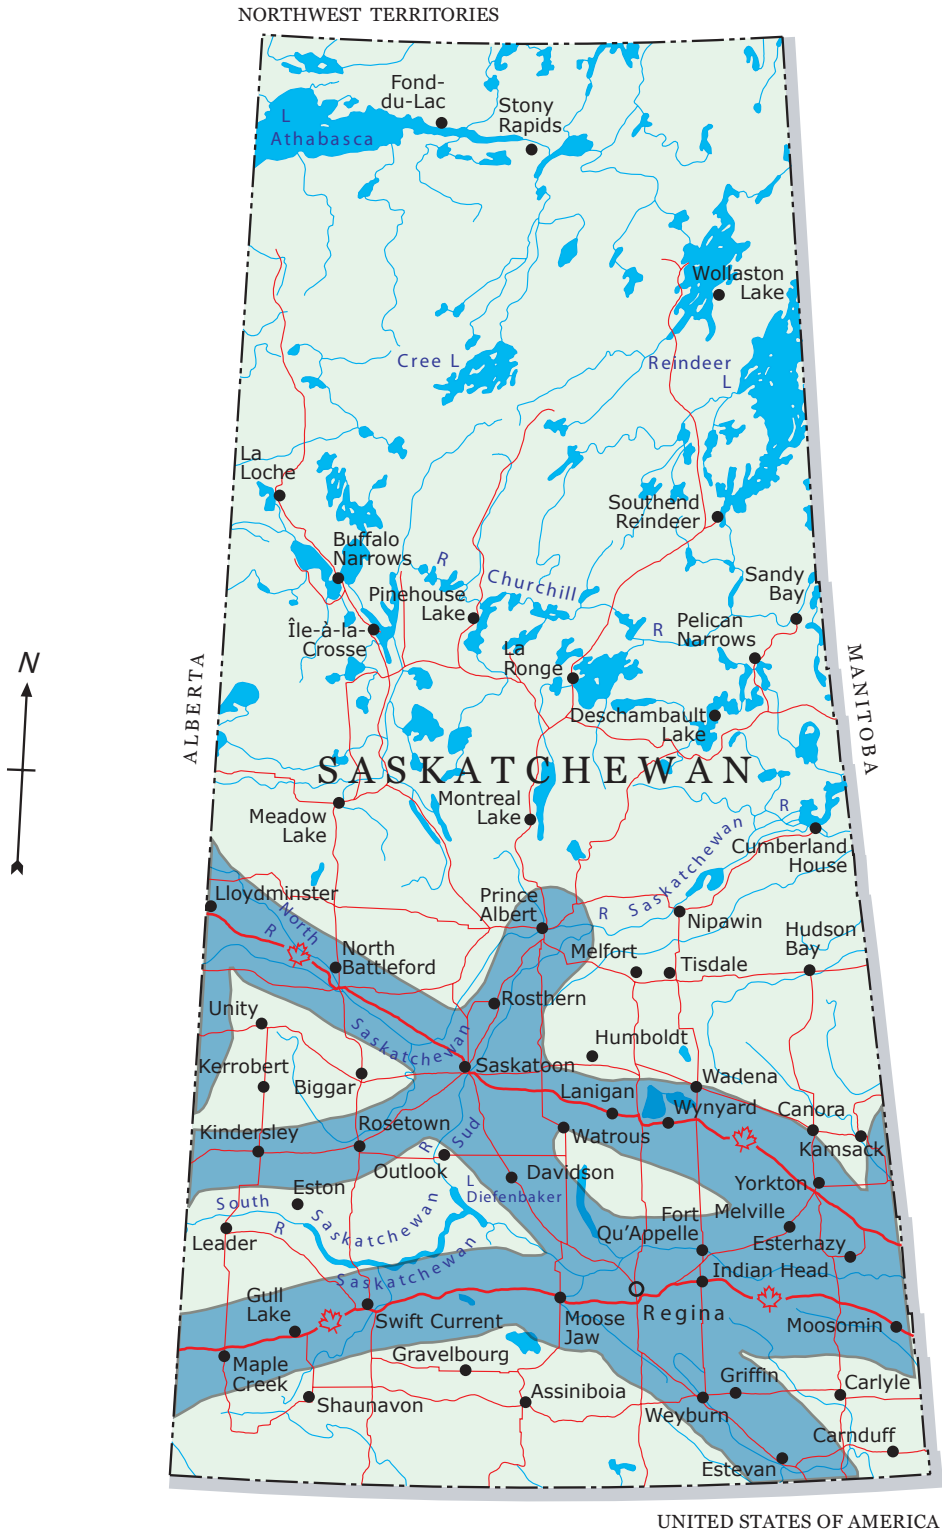

GSM/GPRS Coverage Map for Saskatchewan, Canada.

 GSM/GPRS coverage

This coverage map is based on approximates.
Service may vary depending on conditions.